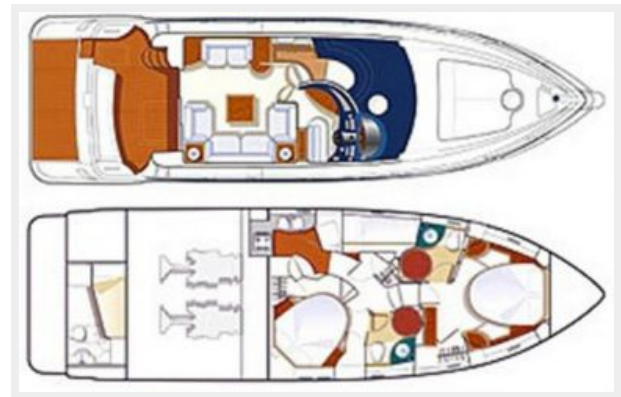

Total Heads: 2

Crew Cabin: 1

Crew Berths: 1

Crew Sleeps: 1

Crew Heads: 1

Hull and Deck Information

Hull Material: Fiberglass

Deck Material: Fiberglass

Master Cabin

Vip Cabin

Guest

Vip Cabin

Generator

Generator

Engines

AZ 50 Layout