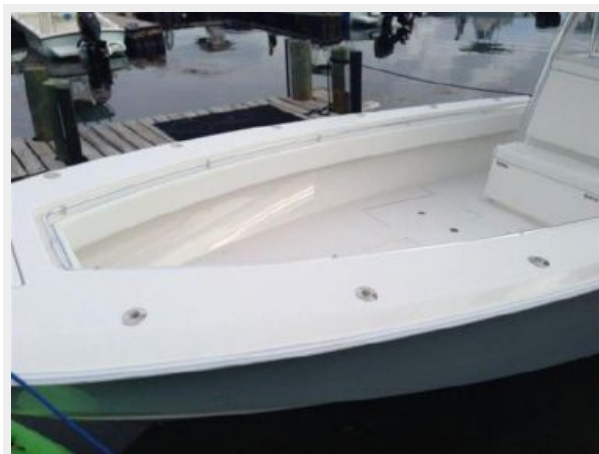

ФОТОГРАФИИ