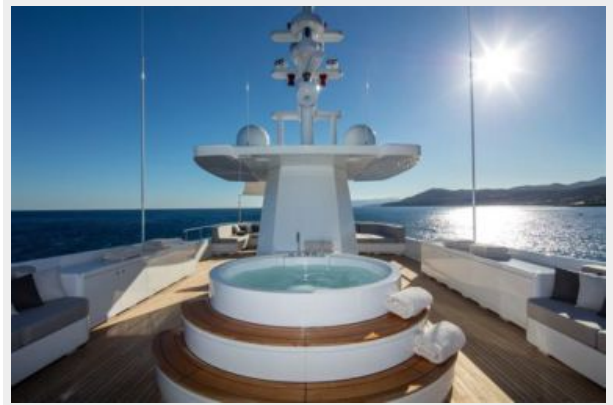

## Overview

---

The Otam Custom Range SD 35 comes with a build time of just 24 months from contract, allowing an Owner flexibility in specification and delivery still in a short period of time. The layout includes five spacious staterooms with a bridge deck Master, an exceptional galley for a yacht of this size and a fantastic sun deck with vast seating, sunbathing and a Jacuzzi. The Otam SD 35 will be an excellent yacht for a new Owner wanting to make the very most of all space available

# PHOTOS

**Exterior**

**Sundeck**

**Foredeck**

**Beach Club**

**Lounge**

**Dining**

**Master stateroom**